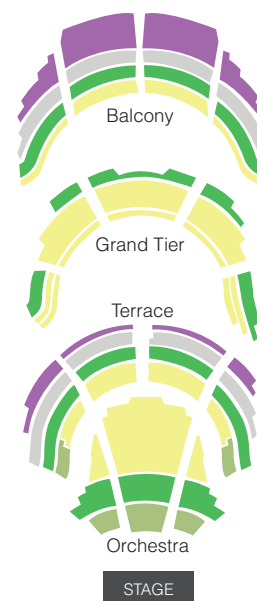

Price Level	Adult	Senior (65+)
A	\$230	\$220
B	\$205	\$195
C	\$150	\$140
D	\$100	\$95
E	\$85	\$85

E-priced Terrace seats are extremely limited. Please indicate a second choice if requesting seats in this area.